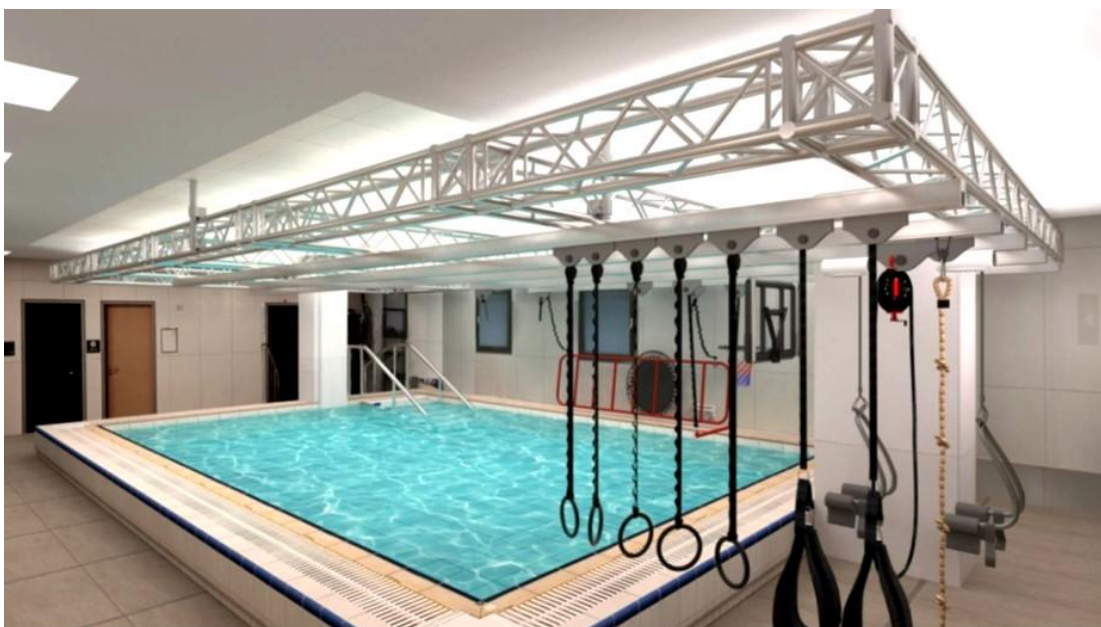

April 2026

The Ninja Pool aquatic rehabilitation system in Tel Hashomer Hospital

## **About the Ninja Pool System**

Ninja Pool is an aquatic rehabilitation and training system that is installed above a swimming or hydrotherapy pool. It contains tracks, straps, and electric lifts at varying heights that enable people in rehabilitation or training to engage in different types of exercise.

The Ninja Pool system is installed in Sheba Medical Center, Tel Hashomer, as well as in five hospital pools in Nahariya, Haifa, Tel Aviv, Jerusalem, and Be'er Sheva. It will soon be installed in Emek Medical Center and in Tzafon Medical Center (formerly Poriya Hospital). It is also a feature in water parks and hotels in Europe.

## **An Aquatic Exercise System that Combines Rehabilitation, Sports, and Fun**

- The Ninja Pool system can be supported by four pillars or suspended from the ceiling
- The exercise equipment is suspended over the water and accessible to therapists
- The height and distance of the exercise equipment can be changed and even used outside the Ninja Pool system
- The Ninja Pool system contains an electric lift that moves along a track. The lift can be used to bring patients into and out of the pool, and also to suspend training equipment