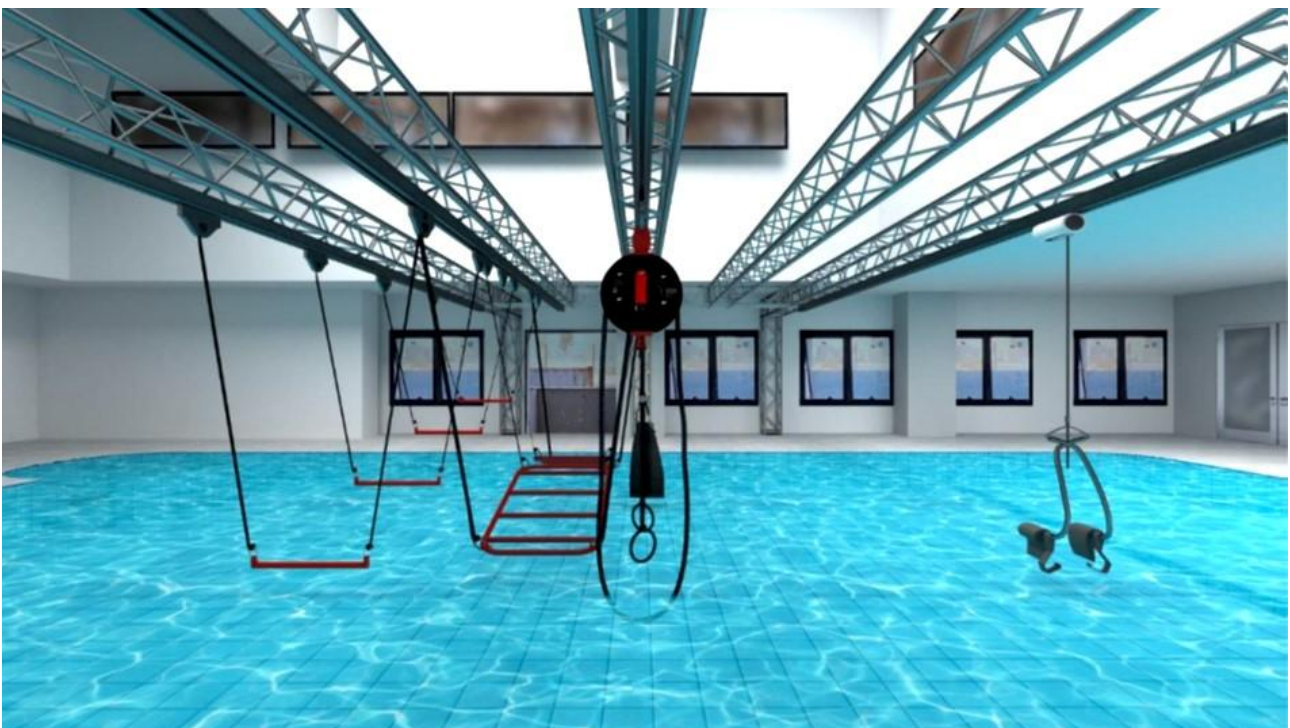

The Electric Lift and Track

The Ninja Pool aquatic rehabilitation system includes an electric lift that can be used to bring patients into and out of the pool, and to move equipment.

Ninja Pool uses lifts such as those produced by Handicare RoMedic

- The maximum length of the track is 30 meters. The location and length of specific tracks are determined together with the pool's professional staff
- In addition to bringing patients into and out of the pool, the track and lift can also be used to move and suspend training and rehabilitative equipment

The Ninja Pool aquatic rehabilitation system in Tzafon Medical Center (formerly Poriya Hospital)